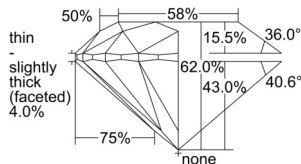

GIA®

FACSIMILE

GIA REPORT 3505396828

Verify this report at GIA.edu

GIA NATURAL DIAMOND DOSSIER®

September 16, 2024
GIA Report Number 3505396828
Shape and Cutting Style ..... Round Brilliant
Measurements ..... 6.22 - 6.26 x 3.86 mm

GRADING RESULTS

Carat Weight ..... 0.93 carat
Color Grade ..... D
Clarity Grade SI2
Cut Grade ..... Excellent

ADDITIONAL GRADING INFORMATION

Polish ..... Excellent
Symmetry ..... Excellent
Fluorescence ..... Medium Blue
Clarity Characteristics ..... Crystal, Feather, Cloud
Inscription(s): GIA 3505396828

PROPORTIONS

Profile to actual proportions