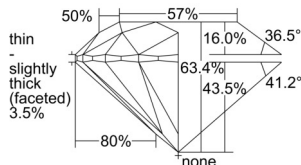

GIA®

FACSIMILE

GIA REPORT 3505397876

Verify this report at GIA.edu

GIA NATURAL DIAMOND DOSSIER®

September 11, 2024
GIA Report Number 3505397876
Shape and Cutting Style ..... Round Brilliant
Measurements ..... 5.02 - 5.06 x 3.20 mm

GRADING RESULTS

Carat Weight ..... 0.50 carat
Color Grade I
Clarity Grade VVS1
Cut Grade ..... Excellent

ADDITIONAL GRADING INFORMATION

Polish ..... Excellent
Symmetry ..... Excellent
Fluorescence ..... None
Clarity Characteristics ..... Pinpoint, Feather
Inscription(s): GIA 3505397876

PROPORTIONS

Profile to actual proportions

GRADING SCALES

GIA COLOR SCALE	GIA CLARITY SCALE	GIA CUT SCALE	
D	FLAWLESS	EXCELLENT	
E	INTERNALLY FLAWLESS		
F		VVS₁	VERY GOOD
G	VVS₂		
H	VS₁	GOOD	
I	VS₂		
J	SI₁	FAIR	
K	SI₂		
L	I₁	POOR	
M			
N	I₂		
O	I₃		
P			
Q			
R			
S			
T			
U			
V			
W			
X			
Y			
Z