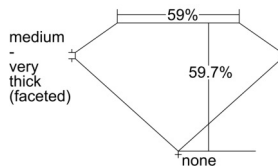

GIA®

FACSIMILE

GIA REPORT 3505404305

Verify this report at GIA.edu

GIA NATURAL DIAMOND DOSSIER®

September 11, 2024
GIA Report Number 3505404305
Shape and Cutting Style ..... Heart Brilliant
Measurements ..... 4.88 x 5.52 x 3.30 mm

GRADING RESULTS

Carat Weight ..... 0.51 carat
Color Grade ..... E
Clarity Grade VS1

ADDITIONAL GRADING INFORMATION

Polish ..... Excellent
Symmetry ..... Very Good
Fluorescence ..... Faint
Clarity Characteristics ..... Crystal, Cloud, Pinpoint
Inscription(s): GIA 3505404305

PROPORTIONS

Profile not to actual proportions

GRADING SCALES

GIA COLOR SCALE		GIA CLARITY SCALE	
COLORLESS	D	VERY VERY SLIGHTLY INCLUDED	FLAWLESS
	E		INTERNALLY FLAWLESS
	F		VVS₁
	G		VVS₂
	H		VS₁
	I		VS₂
	J		SI₁
	K		SI₂
	L		I₁
	M		I₂
NEAR COLORLESS	N	SLIGHTLY INCLUDED	I₃
	O		
	P		
	Q		
FAINT	R		
	S		
	T		
	U		
VERY LIGHT	V		
	W		
	X		
	Y		
LIGHT	Z