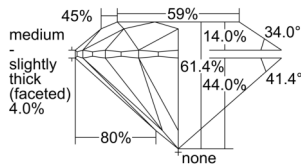

GIA®

FACSIMILE

GIA REPORT 3505406694

Verify this report at GIA.edu

GIA NATURAL DIAMOND DOSSIER®

September 12, 2024
GIA Report Number 3505406694
Shape and Cutting Style ..... Round Brilliant
Measurements ..... 4.40 - 4.42 x 2.71 mm

GRADING RESULTS

Carat Weight ..... 0.32 carat
Color Grade ..... F
Clarity Grade VS1
Cut Grade ..... Excellent

ADDITIONAL GRADING INFORMATION

Polish ..... Excellent
Symmetry ..... Excellent
Fluorescence ..... None
Clarity Characteristics ..... Feather, Cloud
Inscription(s): GIA 3505406694

PROPORTIONS

Profile to actual proportions

GRADING SCALES

GIA COLOR SCALE	GIA CLARITY SCALE	GIA CUT SCALE	
D	FLAWLESS	EXCELLENT	
E	INTERNALLY FLAWLESS		
F		VVS₁	VERY GOOD
G	VVS₂		
H	VS₁	GOOD	
I	VS₂		
J	SI₁	FAIR	
K	SI₂		
L	I₁	POOR	
M	I₂		
N	I₃		
O			
P			
Q			
R			
S			
T			
U			
V			
W			
X			
Y			
Z