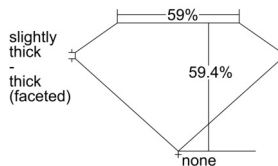

GIA®

FACSIMILE

GIA REPORT 3505409185

Verify this report at GIA.edu

GIA NATURAL DIAMOND DOSSIER®

September 12, 2024
GIA Report Number 3505409185
Shape and Cutting Style ..... Heart Brilliant
Measurements ..... 4.89 x 5.72 x 3.40 mm

GRADING RESULTS

Carat Weight ..... 0.55 carat
Color Grade ..... G
Clarity Grade VVS2

ADDITIONAL GRADING INFORMATION

Polish ..... Excellent
Symmetry ..... Excellent
Fluorescence ..... None
Clarity Characteristics ..... Cloud
Inscription(s): GIA 3505409185

PROPORTIONS

Profile not to actual proportions

GRADING SCALES

GIA COLOR SCALE		GIA CLARITY SCALE			
COLORLESS	D	VERY VERY SLIGHTLY INCLUDED	FLAWLESS		
	E		INTERNALLY FLAWLESS		
	F	VERY SLIGHTLY INCLUDED	VVS₁		
	G		VVS₂		
	H		VS₁		
	NEAR COLORLESS	I	SLIGHTLY INCLUDED	VS₂	
		J		SI₁	
		FAINT	K	INCLUDED	SI₂
			L		I₁
			M		I₂
VERT LIGHT			N	INCLUDED	I₃
			O		
			P		
	Q				
LIGHT	R				
	S				
	T				
	U				
	V				
	Z