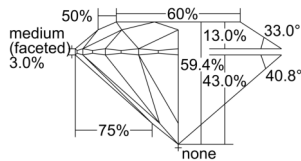

GIA®

FACSIMILE

GIA REPORT 3505412286

Verify this report at GIA.edu

GIA NATURAL DIAMOND DOSSIER®

September 16, 2024
GIA Report Number 3505412286
Shape and Cutting Style ..... Round Brilliant
Measurements ..... 5.29 - 5.32 x 3.15 mm

GRADING RESULTS

Carat Weight ..... 0.54 carat
Color Grade ..... G
Clarity Grade VVS1
Cut Grade ..... Excellent

ADDITIONAL GRADING INFORMATION

Polish ..... Excellent
Symmetry ..... Excellent
Fluorescence ..... Medium Blue
Clarity Characteristics ..... Pinpoint, Internal Graining
Inspection(s): GIA 3505412286

PROPORTIONS

Profile to actual proportions

GRADING SCALES

GIA COLOR SCALE	GIA CLARITY SCALE	GIA CUT SCALE	
D	FLAWLESS	EXCELLENT	
E	INTERNALLY FLAWLESS		
F		VVS₁	VERY GOOD
G	VVS₂		
H	VS₁	GOOD	
I	VS₂		
J	SI₁	FAIR	
K	SI₂		
L	I₁	POOR	
M			
N			
O	I₂		
P			
Q	I₃		
R			
S			
T			
U			
V			
W			
X			
Y			
Z