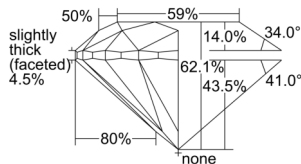

GIA®

FACSIMILE

GIA REPORT 3505420597

Verify this report at gia.edu

GIA NATURAL DIAMOND DOSSIER®

September 16, 2024
GIA Report Number 3505420597
Shape and Cutting Style ..... Round Brilliant
Measurements ..... 4.68 - 4.71 x 2.91 mm

GRADING RESULTS

Carat Weight ..... 0.40 carat
Color Grade ..... E
Clarity Grade S11
Cut Grade ..... Excellent

ADDITIONAL GRADING INFORMATION

Polish ..... Excellent
Symmetry ..... Excellent
Fluorescence ..... None
Clarity Characteristics ..... Crystal, Cloud, Feather
Inscription(s): GIA 3505420597

PROPORTIONS

Profile to actual proportions