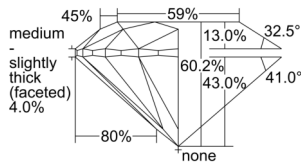

GIA®

FACSIMILE

GIA REPORT 3505422076

Verify this report at GIA.edu

GIA NATURAL DIAMOND DOSSIER®

September 16, 2024
GIA Report Number 3505422076
Shape and Cutting Style ..... Round Brilliant
Measurements ..... 4.35 - 4.38 x 2.63 mm

GRADING RESULTS

Carat Weight ..... 0.30 carat
Color Grade ..... F
Clarity Grade VS2
Cut Grade ..... Excellent

ADDITIONAL GRADING INFORMATION

Polish ..... Excellent
Symmetry ..... Excellent
Fluorescence ..... None
Clarity Characteristics ..... Crystal, Cloud
Inscription(s): GIA 3505422076

PROPORTIONS

Profile to actual proportions

GRADING SCALES

GIA COLOR SCALE	GIA CLARITY SCALE	GIA CUT SCALE
D	FLAWLESS	EXCELLENT
E	FLAWLESS	
F	INTERNALLY FLAWLESS	VERY GOOD
G	FLAWLESS	
H	VVS₁	GOOD
I	VVS₂	
J	VS₁	FAIR
K	VS₂	
L	SI₁	POOR
M	SI₂	
N	I₁	
O	I₂	
P	I₃	
Q		
R		
S		
T		
U		
V		
W		
X		
Y		
Z