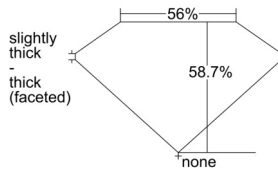

GIA®

FACSIMILE

GIA REPORT 3505423016

Verify this report at GIA.edu

GIA NATURAL DIAMOND DOSSIER®

September 16, 2024
GIA Report Number 3505423016
Shape and Cutting Style ..... Heart Brilliant
Measurements ..... 4.88 x 5.52 x 3.24 mm

GRADING RESULTS

Carat Weight ..... 0.50 carat
Color Grade ..... H
Clarity Grade SI1

ADDITIONAL GRADING INFORMATION

Polish ..... Excellent
Symmetry ..... Very Good
Fluorescence ..... None
Clarity Characteristics ..... Feather
Inscription(s): GIA 3505423016

PROPORTIONS

Profile not to actual proportions

GRADING SCALES

GIA COLOR SCALE		GIA CLARITY SCALE			
COLORLESS	D	VERY VERY SLIGHTLY INCLUDED	FLAWLESS		
	E		INTERNALLY FLAWLESS		
	F	VERY SLIGHTLY INCLUDED	VVS₁		
	G		VVS₂		
	H		VS₁		
	NEAR COLORLESS	I	SLIGHTLY INCLUDED	VS₂	
		J		SI₁	
		FAINT	K	INCLUDED	SI₂
			L		I₁
			M		I₂
VERT LIGHT	N	LIGHT	I₃		
	O				
	P				
	Q				
	R