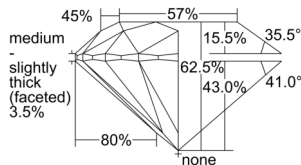

GIA®

FACSIMILE

GIA REPORT 3505423054

Verify this report at GIA.edu

GIA NATURAL DIAMOND DOSSIER®

October 10, 2024
GIA Report Number 3505423054
Shape and Cutting Style ..... Round Brilliant
Measurements ..... 4.26 - 4.29 x 2.67 mm

GRADING RESULTS

Carat Weight ..... 0.30 carat
Color Grade ..... E
Clarity Grade VS1
Cut Grade ..... Excellent

ADDITIONAL GRADING INFORMATION

Polish ..... Excellent
Symmetry ..... Excellent
Fluorescence ..... None
Clarity Characteristics ..... Crystal, Cloud, Pinpoint, Needle
Inspection(s): GIA 3505423054

PROPORTIONS

Profile to actual proportions

GRADING SCALES

GIA COLOR SCALE	GIA CLARITY SCALE	GIA CUT SCALE	
D	FLAWLESS	EXCELLENT	
E	INTERNALLY FLAWLESS		
F		VVS₁	VERY GOOD
G	VVS₂		
H	VS₁	GOOD	
I	VS₂		
J	SI₁	FAIR	
K	SI₂		
L	I₁	POOR	
M	I₂		
N	I₃		
O			
P			
Q			
R			
S			
T			
U			
V			
W			
X			
Y			
Z