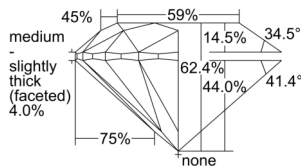

GIA®

FACSIMILE

GIA REPORT 3505423185

Verify this report at GIA.edu

GIA NATURAL DIAMOND DOSSIER®

September 16, 2024
GIA Report Number 3505423185
Shape and Cutting Style ..... Round Brilliant
Measurements ..... 5.69 - 5.74 x 3.56 mm

GRADING RESULTS

Carat Weight ..... 0.72 carat
Color Grade ..... H
Clarity Grade VS1
Cut Grade ..... Excellent

ADDITIONAL GRADING INFORMATION

Polish ..... Excellent
Symmetry ..... Excellent
Fluorescence ..... None
Clarity Characteristics..... Cloud, Crystal, Feather, Pinpoint
Inscription(s): GIA 3505423185

PROPORTIONS

Profile to actual proportions

GRADING SCALES

GIA COLOR SCALE	GIA CLARITY SCALE	GIA CUT SCALE	
D	FLAWLESS	EXCELLENT	
E	INTERNALLY FLAWLESS		
F		VVS₁	VERY GOOD
G	VVS₂		
H	VS₁	GOOD	
I	VS₂		
J	SI₁	FAIR	
K	SI₂		
L	I₁	POOR	
M	I₂		
N	I₃		
O			
P			
Q			
R			
S			
T			
U			
V			
W			
X			
Y			
Z