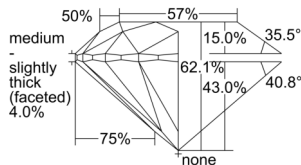

GIA®

FACSIMILE

GIA REPORT 3505434667

Verify this report at GIA.edu

GIA NATURAL DIAMOND DOSSIER®

September 18, 2024
GIA Report Number 3505434667
Shape and Cutting Style ..... Round Brilliant
Measurements ..... 4.88 - 4.90 x 3.04 mm

GRADING RESULTS

Carat Weight ..... 0.45 carat
Color Grade ..... H
Clarity Grade S11
Cut Grade ..... Excellent

ADDITIONAL GRADING INFORMATION

Polish ..... Excellent
Symmetry ..... Excellent
Fluorescence ..... None
Clarity Characteristics ..... Feather, Crystal, Cloud
Inscription(s): GIA 3505434667

PROPORTIONS

Profile to actual proportions

GRADING SCALES

GIA COLOR SCALE	GIA CLARITY SCALE	GIA CUT SCALE	
D	FLAWLESS	EXCELLENT	
E	INTERNALLY FLAWLESS		
F		VVS₁	VERY GOOD
G	VVS₂		
H	VS₁	GOOD	
I	VS₂		
J	S1₁	FAIR	
K	S1₂		
L	I₁	POOR	
M	I₂		
N	I₃		
O			
P			
Q			
R			
S			
T			
U			
V			
W			
X			
Y			
Z