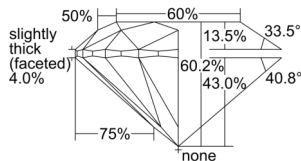

GIA®

FACSIMILE

GIA REPORT 3505437053

Verify this report at GIA.edu

GIA NATURAL DIAMOND DOSSIER®

September 19, 2024
GIA Report Number 3505437053
Shape and Cutting Style ..... Round Brilliant
Measurements ..... 5.71 - 5.74 x 3.45 mm

GRADING RESULTS

Carat Weight ..... 0.70 carat
Color Grade ..... G
Clarity Grade S11
Cut Grade ..... Excellent

ADDITIONAL GRADING INFORMATION

Polish ..... Excellent
Symmetry ..... Excellent
Fluorescence ..... None
Clarity Characteristics ..... Cloud, Feather, Crystal
Inspection(s): GIA 3505437053

PROPORTIONS

Profile to actual proportions

GRADING SCALES

GIA COLOR SCALE	GIA CLARITY SCALE	GIA CUT SCALE	
D	FLAWLESS	EXCELLENT	
E	INTERNALLY FLAWLESS		
F		VVS₁	VERY GOOD
G	VVS₂		
H	VS₁	GOOD	
I	VS₂		
J	S1₁	FAIR	
K	S1₂		
L	I₁	POOR	
M	I₂		
N	I₃		
O			
P			
Q			
R			
S			
T			
U			
V			
W			
X			
Y			
Z