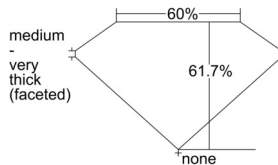

GIA®

FACSIMILE

GIA REPORT 3505437128

Verify this report at GIA.edu

GIA NATURAL DIAMOND DOSSIER®

September 17, 2024
GIA Report Number 3505437128
Shape and Cutting Style ..... Oval Brilliant
Measurements ..... 6.78 x 4.87 x 3.01 mm

GRADING RESULTS

Carat Weight ..... 0.66 carat
Color Grade ..... G
Clarity Grade SI2

ADDITIONAL GRADING INFORMATION

Polish ..... Excellent
Symmetry ..... Excellent
Fluorescence ..... Medium Blue
Clarity Characteristics ..... Feather, Crystal, Cloud
Inscription(s): GIA 3505437128

PROPORTIONS

Profile not to actual proportions

GRADING SCALES

GIA COLOR SCALE		GIA CLARITY SCALE			
COLORLESS	D	VERY VERY SLIGHTLY INCLUDED	FLAWLESS		
	E		INTERNALLY FLAWLESS		
	F	VERY SLIGHTLY INCLUDED	VVS₁		
	G		VVS₂		
	H		VS₁		
	NEAR COLORLESS	I	SLIGHTLY INCLUDED	VS₂	
		J		SI₁	
		FAINT	K	INCLUDED	SI₂
			L		I₁
			M		I₂
VERT LIGHT	N	LIGHT	I₃		
	O				
	P				
	Q				
	R