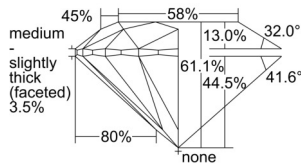

GIA®

FACSIMILE

GIA REPORT 3505443685

Verify this report at GIA.edu

GIA NATURAL DIAMOND DOSSIER®

September 18, 2024
GIA Report Number 3505443685
Shape and Cutting Style ..... Round Brilliant
Measurements ..... 5.02 - 5.04 x 3.07 mm

GRADING RESULTS

Carat Weight ..... 0.47 carat
Color Grade ..... F
Clarity Grade VS1
Cut Grade ..... Excellent

ADDITIONAL GRADING INFORMATION

Polish ..... Excellent
Symmetry ..... Excellent
Fluorescence ..... Medium Blue
Clarity Characteristics ..... Feather
Inscription(s): GIA 3505443685

PROPORTIONS

Profile to actual proportions

GRADING SCALES

GIA COLOR SCALE

COLORLESS	D
	E
	F
	G
	H
	I
	J
NEAR COLORLESS	K
	L
FAIN	M
	N
	O
	P
VERY LIGHT	Q
	R
	S
	T
	U
	V
	W
	X
	Y
LIGHT	Z

GIA CLARITY SCALE

FLAWLESS	VERY VERY SLIGHTLY INCLUDED	I₁	
			I₂
INTERNALLY FLAWLESS	VERY SLIGHTLY INCLUDED	SI₁	
			SI₂
VVS₁	SLIGHTLY INCLUDED	I₁	
			I₂
VVS₂	INCLUDED	I₃	

GIA CUT SCALE

EXCELLENT	VERY GOOD	GOOD	FAIR	POOR