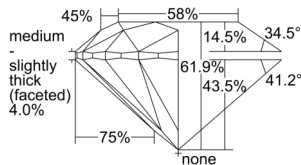

GIA®

FACSIMILE

GIA REPORT 3505444101

Verify this report at GIA.edu

GIA NATURAL DIAMOND DOSSIER®

September 20, 2024
GIA Report Number 3505444101
Shape and Cutting Style ..... Round Brilliant
Measurements ..... 4.27 - 4.31 x 2.65 mm

GRADING RESULTS

Carat Weight ..... 0.30 carat
Color Grade ..... G
Clarity Grade S11
Cut Grade ..... Excellent

ADDITIONAL GRADING INFORMATION

Polish ..... Excellent
Symmetry ..... Very Good
Fluorescence ..... None
Clarity Characteristics ..... Crystal, Cavity
Inscription(s): GIA 3505444101

PROPORTIONS

Profile to actual proportions

GRADING SCALES

GIA COLOR SCALE	GIA CLARITY SCALE	GIA CUT SCALE	
D	FLAWLESS	EXCELLENT	
E	INTERNALLY FLAWLESS		
F		VVS₁	VERY GOOD
G	VVS₂		
H	VS₁	GOOD	
I	VS₂		
J	S1₁	FAIR	
K	S1₂		
L	I₁	POOR	
M	I₂		
N	I₃		
O			
P			
Q			
R			
S			
T			
U			
V			
W			
X			
Y			
Z