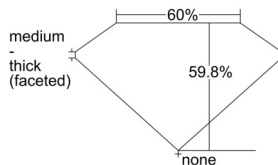

GIA®

FACSIMILE

GIA REPORT 3505445330

Verify this report at GIA.edu

GIA NATURAL DIAMOND DOSSIER®

September 19, 2024
GIA Report Number 3505445330
Shape and Cutting Style ..... Pear Brilliant
Measurements ..... 7.61 x 4.76 x 2.85 mm

GRADING RESULTS

Carat Weight ..... 0.62 carat
Color Grade ..... J
Clarity Grade ..... Internally Flawless

ADDITIONAL GRADING INFORMATION

Polish ..... Excellent
Symmetry ..... Very Good
Fluorescence ..... None
Clarity Characteristics ..... Minor Details of Polish
Inscription(s): GIA 3505445330

PROPORTIONS

Profile not to actual proportions

GRADING SCALES

GIA COLOR SCALE		GIA CLARITY SCALE	
COLORLESS	D	VERY VERY SLIGHTLY INCLUDED	FLAWLESS
	E		INTERNALLY FLAWLESS
	F		VVS₁
	G		VVS₂
	H		VS₁
	I		VS₂
	J		SI₁
	K		SI₂
	L		I₁
	M		I₂
NEAR COLORLESS	N	SLIGHTLY INCLUDED	I₃
	O		
	P		
	Q		
FAINT	R	INCLUDED	
	S		
	T		
	U		
VERT LIGHT	V		
	W		
	X		
	Y		
LIGHT	Z