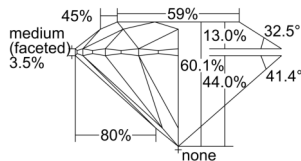

GIA®

FACSIMILE

GIA REPORT 3505447531

Verify this report at GIA.edu

GIA NATURAL DIAMOND DOSSIER®

September 18, 2024
GIA Report Number 3505447531
Shape and Cutting Style ..... Round Brilliant
Measurements ..... 4.36 - 4.39 x 2.63 mm

GRADING RESULTS

Carat Weight ..... 0.30 carat
Color Grade ..... D
Clarity Grade S11
Cut Grade ..... Excellent

ADDITIONAL GRADING INFORMATION

Polish ..... Excellent
Symmetry ..... Excellent
Fluorescence ..... None
Clarity Characteristics ..... Crystal
Inscription(s): GIA 3505447531

PROPORTIONS

Profile to actual proportions

GRADING SCALES

GIA COLOR SCALE	GIA CLARITY SCALE	GIA CUT SCALE	
D	FLAWLESS	EXCELLENT	
E	INTERNALLY FLAWLESS		
F		VVS₁	VERY GOOD
G	VVS₂		
H	VS₁	GOOD	
I	VS₂		
J	S1₁	FAIR	
K	S1₂		
L	I₁	POOR	
M	I₂		
N	I₃		
O			
P			
Q			
R			
S			
T			
U			
V			
W			
X			
Y			
Z