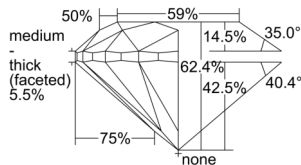

GIA®

FACSIMILE

GIA REPORT 3505449745

Verify this report at GIA.edu

GIA NATURAL DIAMOND DOSSIER®

September 18, 2024
GIA Report Number 3505449745
Shape and Cutting Style ..... Round Brilliant
Measurements ..... 4.61 - 4.67 x 2.90 mm

GRADING RESULTS

Carat Weight ..... 0.40 carat
Color Grade I
Clarity Grade VS2
Cut Grade ..... Very Good

ADDITIONAL GRADING INFORMATION

Polish ..... Excellent
Symmetry ..... Very Good
Fluorescence ..... None
Clarity Characteristics ..... Indented Natural
Inscription(s): GIA 3505449745

PROPORTIONS

Profile to actual proportions

GRADING SCALES

GIA COLOR SCALE	GIA CLARITY SCALE	GIA CUT SCALE
D	FLAWLESS	EXCELLENT
E	FLAWLESS	
F	INTERNALLY FLAWLESS	VERY GOOD
G	FLAWLESS	
H	VVS₁	GOOD
I	VVS₂	
J	VS₁	FAIR
K	VS₂	
L	SI₁	POOR
M	SI₂	
N	I₁	
O	I₂	
P	I₃	
Q		
R		
S		
T		
U		
V		
W		
X		
Y		
Z