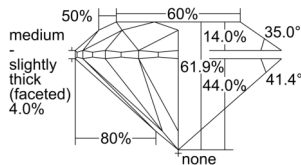

GIA®

FACSIMILE

GIA REPORT 3505452461

Verify this report at GIA.edu

GIA NATURAL DIAMOND DOSSIER®

September 19, 2024
GIA Report Number 3505452461
Shape and Cutting Style ..... Round Brilliant
Measurements ..... 5.93 - 5.97 x 3.68 mm

GRADING RESULTS

Carat Weight ..... 0.81 carat
Color Grade ..... G
Clarity Grade VVS1
Cut Grade ..... Excellent

ADDITIONAL GRADING INFORMATION

Polish ..... Excellent
Symmetry ..... Excellent
Fluorescence ..... None
Clarity Characteristics ..... Pinpoint, Feather, Surface Graining
Inscription(s): GIA 3505452461

PROPORTIONS

Profile to actual proportions

GRADING SCALES

GIA COLOR SCALE	GIA CLARITY SCALE	GIA CUT SCALE	
D	FLAWLESS	EXCELLENT	
E	INTERNALLY FLAWLESS		
F		VVS₁	VERY GOOD
G	VVS₂		
H	VS₁	GOOD	
I	VS₂		
J	SI₁	FAIR	
K	SI₂		
L	I₁	POOR	
M	I₂		
N	I₃		
O			
P			
Q			
R			
S			
T			
U			
V			
W			
X			
Y			
Z