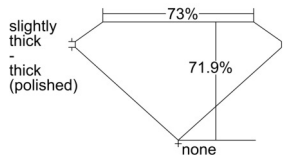

GIA®

FACSIMILE

GIA REPORT 3505454131

Verify this report at GIA.edu

GIA NATURAL DIAMOND DOSSIER®

September 19, 2024
GIA Report Number 3505454131
Shape and Cutting Style ..... Square Modified Brilliant
Measurements ..... 4.11 x 4.10 x 2.95 mm

GRADING RESULTS

Carat Weight ..... 0.42 carat
Color Grade ..... K
Clarity Grade VVS2

ADDITIONAL GRADING INFORMATION

Polish ..... Excellent
Symmetry ..... Very Good
Fluorescence ..... None
Clarity Characteristics ..... Pinpoint
Inscription(s): GIA 3505454131

PROPORTIONS

Profile not to actual proportions

GRADING SCALES

GIA COLOR SCALE		GIA CLARITY SCALE		
NEAR COLORLESS	D	VERY VERY SLIGHTLY INCLUDED	FLAWLESS	
	E		INTERNALLY FLAWLESS	
	F		VVS₁	
	FANT	G	VERY SLIGHTLY INCLUDED	VVS₂
		H		VS₁
		I	SLIGHTLY INCLUDED	VS₂
		J		SI₁
	LIGHT	K	INCLUDED	SI₂
		L		I₁
		M		I₂
N		Z	I₃	
O				
P				
Q				
R				
S				
T				
U				
V				
W				
X				
Y				
Z