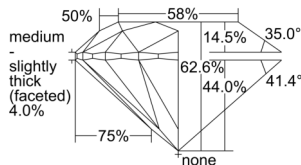

GIA®

FACSIMILE

GIA REPORT 3505455429

Verify this report at GIA.edu

GIA NATURAL DIAMOND DOSSIER®

September 19, 2024
GIA Report Number 3505455429
Shape and Cutting Style ..... Round Brilliant
Measurements ..... 5.90 - 5.94 x 3.71 mm

GRADING RESULTS

Carat Weight ..... 0.80 carat
Color Grade ..... D
Clarity Grade VS1
Cut Grade ..... Excellent

ADDITIONAL GRADING INFORMATION

Polish ..... Excellent
Symmetry ..... Excellent
Fluorescence ..... Faint
Clarity Characteristics ..... Cloud, Feather, Pinpoint, Needle
Inscription(s): GIA 3505455429

PROPORTIONS

Profile to actual proportions

GRADING SCALES

GIA COLOR SCALE	GIA CLARITY SCALE	GIA CUT SCALE	
D	FLAWLESS	EXCELLENT	
E	INTERNALLY FLAWLESS		
F		VVS₁	VERY GOOD
G	VVS₂		
H	VS₁	GOOD	
I	VS₂		
J	SI₁	FAIR	
K	SI₂		
L	I₁	POOR	
M	I₂		
N	I₃		
O			
P			
Q			
R			
S			
T			
U			
V			
W			
X			
Y			
Z