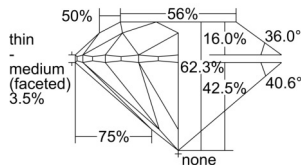

GIA®

FACSIMILE

GIA REPORT 3505455501

Verify this report at GIA.edu

GIA NATURAL DIAMOND DOSSIER®

September 20, 2024
GIA Report Number 3505455501
Shape and Cutting Style ..... Round Brilliant
Measurements ..... 6.01 - 6.05 x 3.76 mm

GRADING RESULTS

Carat Weight ..... 0.84 carat
Color Grade ..... G
Clarity Grade VS1
Cut Grade ..... Excellent

ADDITIONAL GRADING INFORMATION

Polish ..... Excellent
Symmetry ..... Excellent
Fluorescence ..... None
Clarity Characteristics ..... Feather, Pinpoint
Inscription(s): GIA 3505455501

PROPORTIONS

Profile to actual proportions

GRADING SCALES

GIA COLOR SCALE	GIA CLARITY SCALE	GIA CUT SCALE	
COLOURLESS D	FLAWLESS	EXCELLENT	
E	INTERNALLY FLAWLESS		
F		VVS₁	VERY GOOD
G	VVS₂		
H	VS₁	GOOD	
I	VS₂		
J	SI₁	FAIR	
K	SI₂		
L	I₁	POOR	
M	I₂		
N	I₃		
O			
P			
Q			
R			
S			
T			
U			
V			
W			
X			
Y			
Z