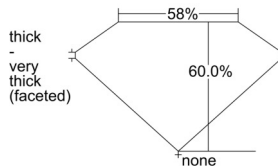

GIA®

FACSIMILE

GIA REPORT 3505457317

Verify this report at GIA.edu

GIA NATURAL DIAMOND DOSSIER®

September 19, 2024
GIA Report Number 3505457317
Shape and Cutting Style ..... Heart Brilliant
Measurements ..... 4.51 x 5.08 x 3.05 mm

GRADING RESULTS

Carat Weight ..... 0.40 carat
Color Grade ..... F
Clarity Grade VS1

ADDITIONAL GRADING INFORMATION

Polish ..... Very Good
Symmetry ..... Very Good
Fluorescence ..... None
Clarity Characteristics ..... Feather
Inscription(s): GIA 3505457317

PROPORTIONS

Profile not to actual proportions

GRADING SCALES

GIA COLOR SCALE		GIA CLARITY SCALE			
COLORLESS	D	VERY VERY SLIGHTLY INCLUDED	FLAWLESS		
	E		INTERNALLY FLAWLESS		
	F	VERY SLIGHTLY INCLUDED	VS₁		
	G		VS₂		
	H		VS₁		
	NEAR COLORLESS	I	SLIGHTLY INCLUDED	VS₂	
		J		SI₁	
		FAINT	K	INCLUDED	SI₂
			L		I₁
			M		I₂
VERT LIGHT	N	INCLUDED	I₃		
	O				
	P				
	Q				
	R				
LIGHT	S				
	T				
	U				
	V				
	W				
	X				
	Y				
	Z