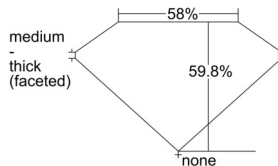

GIA®

FACSIMILE

GIA REPORT 3505458054

Verify this report at GIA.edu

GIA NATURAL DIAMOND DOSSIER®

September 20, 2024
GIA Report Number 3505458054
Shape and Cutting Style ..... Heart Brilliant
Measurements ..... 4.59 x 5.40 x 3.23 mm

GRADING RESULTS

Carat Weight ..... 0.47 carat
Color Grade ..... G
Clarity Grade VS2

ADDITIONAL GRADING INFORMATION

Polish ..... Excellent
Symmetry ..... Excellent
Fluorescence ..... Faint
Clarity Characteristics ..... Cloud
Inscription(s): GIA 3505458054

PROPORTIONS

Profile not to actual proportions

GRADING SCALES

GIA COLOR SCALE		GIA CLARITY SCALE			
COLORLESS	D	VERY VERY SLIGHTLY INCLUDED	FLAWLESS		
	E		INTERNALLY FLAWLESS		
	F	VERY SLIGHTLY INCLUDED	VVS₁		
	G		VVS₂		
	H		VS₁		
	NEAR COLORLESS	I	SLIGHTLY INCLUDED	VS₂	
		J		SI₁	
		FAINT	K	INCLUDED	SI₂
			L		I₁
			M		I₂
VERT LIGHT	N		INCLUDED	I₃	
	O				
	P				
	Q				
	R				
	S				
LIGHT	T				
	U				
	V				
	W				
	X				
Y					
Z