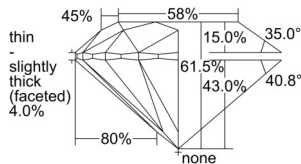

GIA®

FACSIMILE

GIA REPORT 3505459599

Verify this report at GIA.edu

GIA NATURAL DIAMOND DOSSIER®

September 19, 2024
GIA Report Number 3505459599
Shape and Cutting Style ..... Round Brilliant
Measurements ..... 5.41 - 5.42 x 3.33 mm

GRADING RESULTS

Carat Weight ..... 0.60 carat
Color Grade ..... E
Clarity Grade VS2
Cut Grade ..... Excellent

ADDITIONAL GRADING INFORMATION

Polish ..... Excellent
Symmetry ..... Excellent
Fluorescence ..... None
Clarity Characteristics ..... Indented Natural, Cavity
Inscription(s): GIA 3505459599

PROPORTIONS

Profile to actual proportions