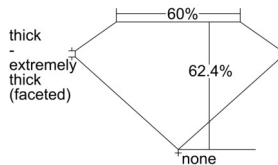

GIA®

FACSIMILE

GIA REPORT 3505460348

Verify this report at GIA.edu

GIA NATURAL DIAMOND DOSSIER®

September 23, 2024
GIA Report Number 3505460348
Shape and Cutting Style ..... Heart Brilliant
Measurements ..... 5.77 x 6.52 x 4.07 mm

GRADING RESULTS

Carat Weight ..... 0.90 carat
Color Grade ..... G
Clarity Grade VVS1

ADDITIONAL GRADING INFORMATION

Polish ..... Excellent
Symmetry ..... Excellent
Fluorescence ..... None
Clarity Characteristics ..... Pinpoint, Cloud
Inscription(s): GIA 3505460348

PROPORTIONS

Profile not to actual proportions

GRADING SCALES

GIA COLOR SCALE		GIA CLARITY SCALE			
COLORLESS	D	VERY VERY SLIGHTLY INCLUDED	FLAWLESS		
	E		INTERNALLY FLAWLESS		
	F	VERY SLIGHTLY INCLUDED	VVS₁		
	G		VVS₂		
	H		VS₁		
	NEAR COLORLESS	I	SLIGHTLY INCLUDED	VS₂	
		J		SI₁	
		FAINT	K	INCLUDED	SI₂
			L		I₁
			M		I₂
VERY LIGHT			N	INCLUDED	I₃
			O		
			P		
	Q				
LIGHT	R				
	S				
	T				
	U				
	V				
	Z