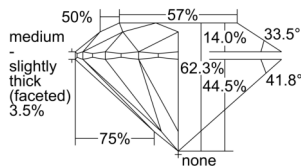

GIA®

FACSIMILE

GIA REPORT 3505462566

Verify this report at GIA.edu

GIA NATURAL DIAMOND DOSSIER®

September 20, 2024
GIA Report Number 3505462566
Shape and Cutting Style ..... Round Brilliant
Measurements ..... 5.28 - 5.31 x 3.30 mm

GRADING RESULTS

Carat Weight ..... 0.56 carat
Color Grade ..... E
Clarity Grade VVS1
Cut Grade ..... Excellent

ADDITIONAL GRADING INFORMATION

Polish ..... Excellent
Symmetry ..... Excellent
Fluorescence ..... None
Clarity Characteristics ..... Pinpoint
Inscription(s): GIA 3505462566

PROPORTIONS

Profile to actual proportions

GRADING SCALES

GIA COLOR SCALE	GIA CLARITY SCALE	GIA CUT SCALE
D	FLAWLESS	EXCELLENT
E	INTERNALLY FLAWLESS	
F	VVS₁	VERY GOOD
G		
H	VS₁	GOOD
I		
J	VS₂	FAIR
K		
L	SI₁	POOR
M		
N	I₁	
O		
P	I₂	
Q		
R	I₃	
S		
T		
U		
V		
W		
X		
Y		
Z