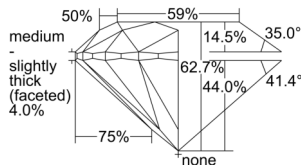

GIA®

FACSIMILE

GIA REPORT 3505472876

Verify this report at GIA.edu

GIA NATURAL DIAMOND DOSSIER®

September 23, 2024
GIA Report Number 3505472876
Shape and Cutting Style ..... Round Brilliant
Measurements ..... 4.47 - 4.48 x 2.81 mm

GRADING RESULTS

Carat Weight ..... 0.35 carat
Color Grade ..... F
Clarity Grade S11
Cut Grade ..... Excellent

ADDITIONAL GRADING INFORMATION

Polish ..... Excellent
Symmetry ..... Excellent
Fluorescence ..... None
Clarity Characteristics ..... Crystal, Cloud
Inscription(s): GIA 3505472876

PROPORTIONS

Profile to actual proportions

GRADING SCALES

GIA COLOR SCALE	GIA CLARITY SCALE	GIA CUT SCALE	
D	FLAWLESS	EXCELLENT	
E	INTERNALLY FLAWLESS		
F		VVS₁	VERY GOOD
G	VVS₂		
H	VS₁	GOOD	
I	VS₂		
J	S1₁	FAIR	
K	S1₂		
L	I₁	POOR	
M	I₂		
N	I₃		
O			
P			
Q			
R			
S			
T			
U			
V			
W			
X			
Y			
Z