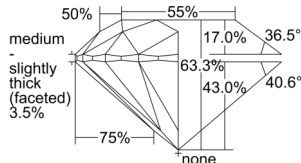

GIA®

FACSIMILE

GIA REPORT 3505473116

Verify this report at GIA.edu

GIA NATURAL DIAMOND DOSSIER®

September 20, 2024
GIA Report Number 3505473116
Shape and Cutting Style ..... Round Brilliant
Measurements ..... 5.38 - 5.42 x 3.42 mm

GRADING RESULTS

Carat Weight ..... 0.62 carat
Color Grade ..... D
Clarity Grade VVS1
Cut Grade ..... Excellent

ADDITIONAL GRADING INFORMATION

Polish ..... Excellent
Symmetry ..... Excellent
Fluorescence ..... None
Clarity Characteristics ..... Pinpoint
Inscription(s): GIA 3505473116

PROPORTIONS

Profile to actual proportions

GRADING SCALES

GIA COLOR SCALE	GIA CLARITY SCALE	GIA CUT SCALE
D	FLAWLESS	EXCELLENT
E	INTERNALLY FLAWLESS	
F	VVS₁	VERY GOOD
G		
H	VS₁	GOOD
I		
J	VS₂	FAIR
K		
L	SI₁	POOR
M		
N	I₁	
O		
P	I₂	
Q		
R	I₃	
S		
T		
U		
V		
W		
X		
Y		
Z