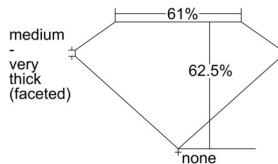

GIA®

FACSIMILE

GIA REPORT 3505474736

Verify this report at GIA.edu

GIA NATURAL DIAMOND DOSSIER®

September 20, 2024
GIA Report Number 3505474736
Shape and Cutting Style ..... Oval Brilliant
Measurements ..... 6.09 x 4.48 x 2.80 mm

GRADING RESULTS

Carat Weight ..... 0.50 carat
Color Grade ..... H
Clarity Grade SI1

ADDITIONAL GRADING INFORMATION

Polish ..... Excellent
Symmetry ..... Excellent
Fluorescence ..... None
Clarity Characteristics ..... Crystal, Cloud, Feather
Inscription(s): GIA 3505474736

PROPORTIONS

Profile not to actual proportions

GRADING SCALES

GIA COLOR SCALE		GIA CLARITY SCALE	
COLORLESS	D	VERY VERY SLIGHTLY INCLUDED	FLAWLESS
	E		INTERNALLY FLAWLESS
	F		VVS₁
	G		VVS₂
	H		VS₁
	I		VS₂
	J		SI₁
	K		SI₂
	L		I₁
	M		I₂
NEAR COLORLESS	N	SLIGHTLY INCLUDED	I₃
	O		
	P		
	Q		
	R		
FAINT	S	INCLUDED	
	T		
	U		
	V		
	W		
VERY LIGHT	X		
	Y		
	Z		
LIGHT