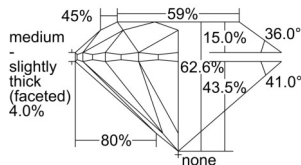

GIA®

FACSIMILE

GIA REPORT 3505476117

Verify this report at GIA.edu

GIA NATURAL DIAMOND DOSSIER®

September 23, 2024
GIA Report Number 3505476117
Shape and Cutting Style ..... Round Brilliant
Measurements ..... 6.11 - 6.16 x 3.84 mm

GRADING RESULTS

Carat Weight ..... 0.90 carat
Color Grade ..... G
Clarity Grade VS1
Cut Grade ..... Excellent

ADDITIONAL GRADING INFORMATION

Polish ..... Excellent
Symmetry ..... Excellent
Fluorescence ..... Medium Blue
Clarity Characteristics..... Crystal, Feather, Pinpoint, Indented
Natural

Inscription(s): GIA 3505476117

PROPORTIONS

Profile to actual proportions

GRADING SCALES

GIA COLOR SCALE	GIA CLARITY SCALE	GIA CUT SCALE	
D	FLAWLESS	EXCELLENT	
E	INTERNALLY FLAWLESS		
F		VVS₁	VERY GOOD
G	VVS₂		
H	VS₁	GOOD	
I	VS₂		
J	SI₁	FAIR	
K	SI₂		
L	I₁	POOR	
M	I₂		
N	I₃		
O			
P			
Q			
R			
S			
T			
U			
V			
W			
X			
Y			
Z