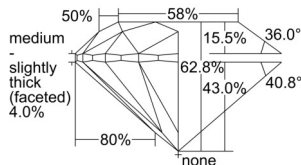

GIA®

FACSIMILE

GIA REPORT 3505478380

Verify this report at GIA.edu

GIA NATURAL DIAMOND DOSSIER®

September 23, 2024
GIA Report Number 3505478380
Shape and Cutting Style ..... Round Brilliant
Measurements ..... 5.34 - 5.37 x 3.36 mm

GRADING RESULTS

Carat Weight ..... 0.60 carat
Color Grade ..... E
Clarity Grade S11
Cut Grade ..... Excellent

ADDITIONAL GRADING INFORMATION

Polish ..... Very Good
Symmetry ..... Excellent
Fluorescence ..... Faint
Clarity Characteristics ..... Crystal
Inscription(s): GIA 3505478380

PROPORTIONS

Profile to actual proportions

GRADING SCALES

GIA COLOR SCALE	GIA CLARITY SCALE	GIA CUT SCALE
COLOURLESS	FLAWLESS	EXCELLENT
D	INTERNALLY FLAWLESS	
E	VVS₁	VERY GOOD
F		
G	VVS₂	
H	VS₁	GOOD
I		
J	VS₂	
K	SI₁	FAIR
L		
M	SI₂	
N	I₁	POOR
O		
P	I₂	
Q	I₃	
R		
S		
T		
U		
V		
W		
X		
Y		
Z