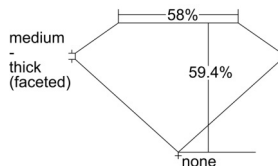

GIA®

FACSIMILE

GIA REPORT 3505478671

Verify this report at GIA.edu

GIA NATURAL DIAMOND DOSSIER®

September 25, 2024
GIA Report Number 3505478671
Shape and Cutting Style ..... Heart Brilliant
Measurements ..... 4.47 x 5.07 x 3.02 mm

GRADING RESULTS

Carat Weight ..... 0.40 carat
Color Grade ..... D
Clarity Grade SI1

ADDITIONAL GRADING INFORMATION

Polish ..... Excellent
Symmetry ..... Excellent
Fluorescence ..... None
Clarity Characteristics ..... Feather, Crystal
Inspection(s): GIA 3505478671

PROPORTIONS

Profile not to actual proportions

GRADING SCALES

GIA COLOR SCALE		GIA CLARITY SCALE				
COLORLESS	D	VERY VERY SLIGHTLY INCLUDED	FLAWLESS			
	E		INTERNALLY FLAWLESS			
	F		VVS₁			
	NEAR COLORLESS	G	VERY SLIGHTLY INCLUDED	VVS₂		
		H		VS₁		
		FAINT	I	SLIGHTLY INCLUDED	VS₂	
			J		SI₁	
			LIGHT	K	INCLUDED	SI₂
				L		I₁
				M		I₂
N	I₃					
O						
P						
Q						
R