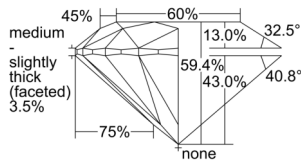

GIA®

FACSIMILE

GIA REPORT 3505481741

Verify this report at GIA.edu

GIA NATURAL DIAMOND DOSSIER®

September 24, 2024
GIA Report Number 3505481741
Shape and Cutting Style ..... Round Brilliant
Measurements ..... 4.91 - 4.93 x 2.92 mm

GRADING RESULTS

Carat Weight ..... 0.43 carat
Color Grade ..... G
Clarity Grade S11
Cut Grade ..... Excellent

ADDITIONAL GRADING INFORMATION

Polish ..... Excellent
Symmetry ..... Excellent
Fluorescence ..... None
Clarity Characteristics ..... Feather, Crystal
Inscription(s): GIA 3505481741

PROPORTIONS

Profile to actual proportions

GRADING SCALES

GIA COLOR SCALE	GIA CLARITY SCALE	GIA CUT SCALE	
D	FLAWLESS	EXCELLENT	
E	INTERNALLY FLAWLESS		
F		VVS₁	VERY GOOD
G	VVS₂		
H	VS₁	GOOD	
I	VS₂		
J	S1₁	FAIR	
K	S1₂		
L	I₁	POOR	
M	I₂		
N	I₃		
O			
P			
Q			
R			
S			
T			
U			
V			
W			
X			
Y			
Z