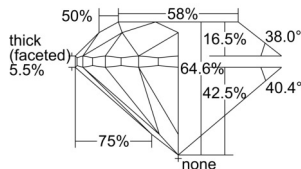

GIA®

FACSIMILE

GIA REPORT 3505482305

Verify this report at GIA.edu

GIA NATURAL DIAMOND DOSSIER®

September 23, 2024
GIA Report Number 3505482305
Shape and Cutting Style ..... Round Brilliant
Measurements ..... 5.48 - 5.52 x 3.56 mm

GRADING RESULTS

Carat Weight ..... 0.70 carat
Color Grade ..... H
Clarity Grade VS1
Cut Grade ..... Very Good

ADDITIONAL GRADING INFORMATION

Polish ..... Excellent
Symmetry ..... Excellent
Fluorescence ..... None
Clarity Characteristics ..... Crystal, Cloud, Needle, Pinpoint
Inscription(s): GIA 3505482305

PROPORTIONS

Profile to actual proportions

GRADING SCALES

GIA COLOR SCALE	GIA CLARITY SCALE	GIA CUT SCALE	
COLORLESS	VERY VERY SLIGHTLY INCLUDED	EXCELLENT	
			FLAWLESS
			INTERNALLY FLAWLESS
NEAR COLORLESS	VERY SLIGHTLY INCLUDED	VERY GOOD	
			VVS₁
			VVS₂
FANT	SLIGHTLY INCLUDED	GOOD	
			VS₁
			VS₂
VERY LIGHT	INCLUDED	FAIR	
			SI₁
			SI₂
LIGHT	INCLUDED	POOR	
			I₁
			I₂
	I₃