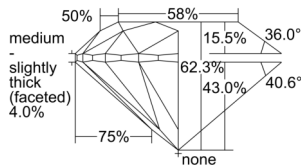

GIA®

FACSIMILE

GIA REPORT 3505486921

Verify this report at GIA.edu

GIA NATURAL DIAMOND DOSSIER®

September 24, 2024
GIA Report Number 3505486921
Shape and Cutting Style ..... Round Brilliant
Measurements ..... 5.08 - 5.11 x 3.17 mm

GRADING RESULTS

Carat Weight ..... 0.52 carat
Color Grade ..... G
Clarity Grade VVS1
Cut Grade ..... Excellent

ADDITIONAL GRADING INFORMATION

Polish ..... Excellent
Symmetry ..... Excellent
Fluorescence ..... None
Clarity Characteristics ..... Pinpoint
Inscription(s): GIA 3505486921

PROPORTIONS

Profile to actual proportions

GRADING SCALES

GIA COLOR SCALE	GIA CLARITY SCALE	GIA CUT SCALE	
D	FLAWLESS	EXCELLENT	
E	INTERNALLY FLAWLESS		
F		VVS₁	VERY GOOD
G	VVS₂		
H	VS₁	GOOD	
I	VS₂		
J	SI₁	FAIR	
K	SI₂		
L	I₁	POOR	
M			
N			
O	I₂		
P			
Q			
R	I₃		
S			
T			
U			
V			
W			
X			
Y			
Z