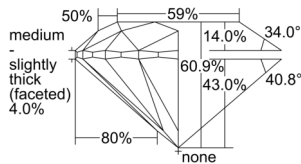

GIA®

FACSIMILE

GIA REPORT 3505492941

Verify this report at GIA.edu

GIA NATURAL DIAMOND DOSSIER®

September 25, 2024
GIA Report Number 3505492941
Shape and Cutting Style ..... Round Brilliant
Measurements ..... 4.31 - 4.33 x 2.63 mm

GRADING RESULTS

Carat Weight ..... 0.30 carat
Color Grade ..... E
Clarity Grade VS2
Cut Grade ..... Excellent

ADDITIONAL GRADING INFORMATION

Polish ..... Excellent
Symmetry ..... Excellent
Fluorescence ..... None
Clarity Characteristics ..... Cloud, Crystal, Feather
Inscription(s): GIA 3505492941

PROPORTIONS

Profile to actual proportions

GRADING SCALES

GIA COLOR SCALE	GIA CLARITY SCALE	GIA CUT SCALE
D	FLAWLESS	EXCELLENT
E	FLAWLESS	
F	INTERNALLY FLAWLESS	VERY GOOD
G	FLAWLESS	
H	VVS₁	GOOD
I	VVS₂	
J	VS₁	FAIR
K	VS₂	
L	SI₁	POOR
M	SI₂	
N	I₁	
O	I₂	
P	I₃	
Q		
R		
S		
T		
U		
V		
W		
X		
Y		
Z