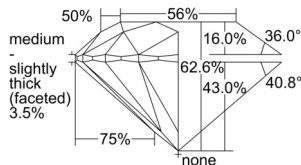

GIA®

FACSIMILE

GIA REPORT 3505493449

Verify this report at GIA.edu

GIA NATURAL DIAMOND DOSSIER®

September 25, 2024
GIA Report Number 3505493449
Shape and Cutting Style ..... Round Brilliant
Measurements ..... 4.68 - 4.71 x 2.94 mm

GRADING RESULTS

Carat Weight ..... 0.40 carat
Color Grade ..... J
Clarity Grade VS1
Cut Grade ..... Excellent

ADDITIONAL GRADING INFORMATION

Polish ..... Excellent
Symmetry ..... Excellent
Fluorescence ..... None
Clarity Characteristics ..... Crystal
Inscription(s): GIA 3505493449

PROPORTIONS

Profile to actual proportions

GRADING SCALES

GIA COLOR SCALE	GIA CLARITY SCALE	GIA CUT SCALE	
D	FLAWLESS	EXCELLENT	
E	INTERNALLY FLAWLESS		
F		VVS₁	VERY GOOD
G	VVS₂		
H	VS₁	GOOD	
I	VS₂		
J	SI₁	FAIR	
K	SI₂		
L	I₁	POOR	
M	I₂		
N	I₃		
O			
P			
Q			
R			
S			
T			
U			
V			
W			
X			
Y			
Z