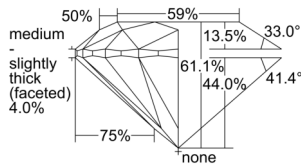

GIA®

FACSIMILE

GIA REPORT 3505493560

Verify this report at GIA.edu

GIA NATURAL DIAMOND DOSSIER®

September 25, 2024
GIA Report Number 3505493560
Shape and Cutting Style ..... Round Brilliant
Measurements ..... 4.31 - 4.34 x 2.64 mm

GRADING RESULTS

Carat Weight ..... 0.30 carat
Color Grade ..... G
Clarity Grade VS1
Cut Grade ..... Excellent

ADDITIONAL GRADING INFORMATION

Polish ..... Excellent
Symmetry ..... Excellent
Fluorescence ..... None
Clarity Characteristics ..... Cloud, Pinpoint
Inscription(s): GIA 3505493560

PROPORTIONS

Profile to actual proportions

GRADING SCALES

GIA COLOR SCALE	GIA CLARITY SCALE	GIA CUT SCALE	
D	FLAWLESS	EXCELLENT	
E	INTERNALLY FLAWLESS		
F		VVS₁	VERY GOOD
G	VVS₂		
H	VS₁	GOOD	
I	VS₂		
J	SI₁	FAIR	
K	SI₂		
L	I₁	POOR	
M	I₂		
N	I₃		
O			
P			
Q			
R			
S			
T			
U			
V			
W			
X			
Y			
Z