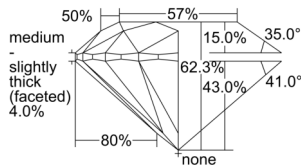

GIA®

FACSIMILE

GIA REPORT 3505493683

Verify this report at GIA.edu

GIA NATURAL DIAMOND DOSSIER®

September 25, 2024
GIA Report Number 3505493683
Shape and Cutting Style ..... Round Brilliant
Measurements ..... 4.73 - 4.76 x 2.96 mm

GRADING RESULTS

Carat Weight ..... 0.41 carat
Color Grade ..... E
Clarity Grade VS1
Cut Grade ..... Excellent

ADDITIONAL GRADING INFORMATION

Polish ..... Excellent
Symmetry ..... Excellent
Fluorescence ..... Faint
Clarity Characteristics ..... Cloud, Crystal, Pinpoint
Inscription(s): GIA 3505493683

PROPORTIONS

Profile to actual proportions

GRADING SCALES

GIA COLOR SCALE	GIA CLARITY SCALE	GIA CUT SCALE	
D	FLAWLESS	EXCELLENT	
E	INTERNALLY FLAWLESS		
F		VVS₁	VERY GOOD
G	VVS₂		
H	VS₁	GOOD	
I	VS₂		
J	SI₁	FAIR	
K	SI₂		
L	I₁	POOR	
M			
N	I₂		
O			
P	I₃		
Q			
R			
S			
T			
U			
V			
W			
X			
Y			
Z