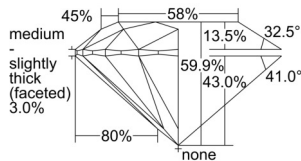

GIA®

FACSIMILE

GIA REPORT 3505493822

Verify this report at GIA.edu

GIA NATURAL DIAMOND DOSSIER®

September 25, 2024
GIA Report Number 3505493822
Shape and Cutting Style ..... Round Brilliant
Measurements ..... 4.53 - 4.55 x 2.72 mm

GRADING RESULTS

Carat Weight ..... 0.34 carat
Color Grade ..... D
Clarity Grade S11
Cut Grade ..... Excellent

ADDITIONAL GRADING INFORMATION

Polish ..... Excellent
Symmetry ..... Excellent
Fluorescence ..... None
Clarity Characteristics ..... Crystal, Cloud, Feather
Inscription(s): GIA 3505493822

PROPORTIONS

Profile to actual proportions

GRADING SCALES

GIA COLOR SCALE	GIA CLARITY SCALE	GIA CUT SCALE	
D	FLAWLESS	EXCELLENT	
E	INTERNALLY FLAWLESS		
F		VVS₁	VERY GOOD
G	VVS₂		
H	VS₁	GOOD	
I	VS₂		
J	S1₁	FAIR	
K	S1₂		
L	I₁	POOR	
M	I₂		
N	I₃		
O			
P			
Q			
R			
S			
T			
U			
V			
W			
X			
Y			
Z