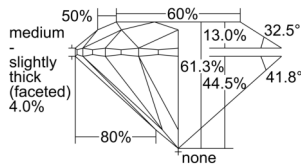

GIA®

FACSIMILE

GIA REPORT 3505494159

Verify this report at GIA.edu

GIA NATURAL DIAMOND DOSSIER®

September 24, 2024
GIA Report Number 3505494159
Shape and Cutting Style ..... Round Brilliant
Measurements ..... 4.74 - 4.76 x 2.91 mm

GRADING RESULTS

Carat Weight ..... 0.40 carat
Color Grade ..... F
Clarity Grade S11
Cut Grade ..... Excellent

ADDITIONAL GRADING INFORMATION

Polish ..... Excellent
Symmetry ..... Excellent
Fluorescence ..... None
Clarity Characteristics ..... Crystal, Feather, Cloud, Needle
Inscription(s): GIA 3505494159

PROPORTIONS

Profile to actual proportions

GRADING SCALES

GIA COLOR SCALE	GIA CLARITY SCALE	GIA CUT SCALE	
D	FLAWLESS	EXCELLENT	
E	INTERNALLY FLAWLESS		
F		VVS₁	VERY GOOD
G	VVS₂		
H	VS₁	GOOD	
I	VS₂		
J	S1₁	FAIR	
K	S1₂		
L	I₁	POOR	
M	I₂		
N	I₃		
O			
P			
Q			
R			
S			
T			
U			
V			
W			
X			
Y			
Z