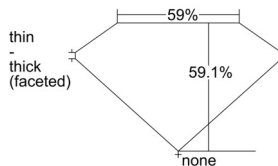

GIA®

FACSIMILE

GIA REPORT 3505494358

Verify this report at GIA.edu

GIA NATURAL DIAMOND DOSSIER®

September 24, 2024
GIA Report Number 3505494358
Shape and Cutting Style ..... Heart Brilliant
Measurements ..... 4.74 x 5.57 x 3.30 mm

GRADING RESULTS

Carat Weight ..... 0.51 carat
Color Grade ..... G
Clarity Grade VS1

ADDITIONAL GRADING INFORMATION

Polish ..... Excellent
Symmetry ..... Excellent
Fluorescence ..... None
Clarity Characteristics ..... Crystal, Feather
Inscription(s): GIA 3505494358

PROPORTIONS

Profile not to actual proportions

GRADING SCALES

GIA COLOR SCALE		GIA CLARITY SCALE			
COLORLESS	D	VERY VERY SLIGHTLY INCLUDED	FLAWLESS		
	E		INTERNALLY FLAWLESS		
	F	VERY SLIGHTLY INCLUDED	VVS₁		
	G		VVS₂		
	H		VS₁		
	NEAR COLORLESS	I	SLIGHTLY INCLUDED	VS₂	
		J		SI₁	
		FAINT	K	INCLUDED	SI₂
			L		I₁
			M		I₂
VERT LIGHT	N	INCLUDED	I₃		
	O				
	P				
	Q				
	R				
	S				
LIGHT	T				
	U				
	V				
	W				
	X				
Y					
Z