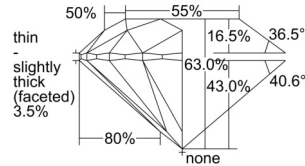

GIA®

FACSIMILE

GIA REPORT 3505494426

Verify this report at GIA.edu

GIA NATURAL DIAMOND DOSSIER®

September 25, 2024
GIA Report Number 3505494426
Shape and Cutting Style ..... Round Brilliant
Measurements ..... 4.66 - 4.69 x 2.94 mm

GRADING RESULTS

Carat Weight ..... 0.40 carat
Color Grade I
Clarity Grade VVS1
Cut Grade ..... Excellent

ADDITIONAL GRADING INFORMATION

Polish ..... Excellent
Symmetry ..... Very Good
Fluorescence ..... None
Clarity Characteristics ..... Pinpoint, Extra Facet
Inscription(s): GIA 3505494426

PROPORTIONS

Profile to actual proportions