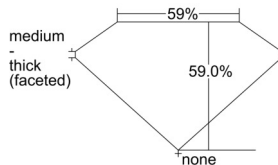

GIA®

FACSIMILE

GIA REPORT 3505494837

Verify this report at GIA.edu

GIA NATURAL DIAMOND DOSSIER®

September 24, 2024
GIA Report Number 3505494837
Shape and Cutting Style ..... Heart Brilliant
Measurements ..... 5.29 x 6.19 x 3.66 mm

GRADING RESULTS

Carat Weight ..... 0.70 carat
Color Grade ..... F
Clarity Grade VS1

ADDITIONAL GRADING INFORMATION

Polish ..... Excellent
Symmetry ..... Excellent
Fluorescence ..... None
Clarity Characteristics..... Crystal, Feather, Cloud, Pinpoint
Inscription(s): GIA 3505494837

PROPORTIONS

Profile not to actual proportions

GRADING SCALES

GIA COLOR SCALE		GIA CLARITY SCALE			
COLORLESS	D	VERY VERY SLIGHTLY INCLUDED	FLAWLESS		
	E		INTERNALLY FLAWLESS		
	F	VERY SLIGHTLY INCLUDED	VVS₁		
	G		VVS₂		
	H		VS₁		
	NEAR COLORLESS	I	SLIGHTLY INCLUDED	VS₂	
		J		SI₁	
		FAINT	K	INCLUDED	SI₂
			L		I₁
			M		I₂
VERT LIGHT			N	INCLUDED	I₃
	O				
	P				
	Q				
LIGHT	R				
	S				
	T				
	U				
	V				
	Z