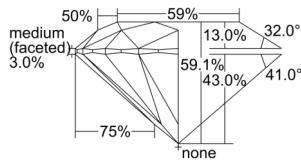

GIA®

FACSIMILE

GIA REPORT 3505499385

Verify this report at GIA.edu

GIA NATURAL DIAMOND DOSSIER®

September 25, 2024
GIA Report Number 3505499385
Shape and Cutting Style ..... Round Brilliant
Measurements ..... 5.18 - 5.21 x 3.07 mm

GRADING RESULTS

Carat Weight ..... 0.50 carat
Color Grade I
Clarity Grade VS1
Cut Grade ..... Excellent

ADDITIONAL GRADING INFORMATION

Polish ..... Excellent
Symmetry ..... Excellent
Fluorescence ..... None
Clarity Characteristics ..... Feather, Pinpoint
Inscription(s): GIA 3505499385

PROPORTIONS

Profile to actual proportions

GRADING SCALES

GIA COLOR SCALE	GIA CLARITY SCALE	GIA CUT SCALE	
D	FLAWLESS	EXCELLENT	
E	INTERNALLY FLAWLESS		
F		VVS₁	VERY GOOD
G	VVS₂		
H	VS₁	GOOD	
I	VS₂		
J	SI₁	FAIR	
K	SI₂		
L	I₁	POOR	
M	I₂		
N	I₃		
O			
P			
Q			
R			
S			
T			
U			
V			
W			
X			
Y			
Z