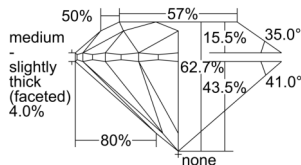

GIA®

FACSIMILE

GIA REPORT 3505505299

Verify this report at GIA.edu

GIA NATURAL DIAMOND DOSSIER®

September 26, 2024
GIA Report Number 3505505299
Shape and Cutting Style ..... Round Brilliant
Measurements ..... 4.04 - 4.06 x 2.54 mm

GRADING RESULTS

Carat Weight ..... 0.25 carat
Color Grade I
Clarity Grade VS1
Cut Grade ..... Excellent

ADDITIONAL GRADING INFORMATION

Polish ..... Excellent
Symmetry ..... Excellent
Fluorescence ..... Faint
Clarity Characteristics ..... Crystal, Needle, Pinpoint
Inscription(s): GIA 3505505299

PROPORTIONS

Profile to actual proportions

GRADING SCALES

GIA COLOR SCALE	GIA CLARITY SCALE	GIA CUT SCALE
D	FLAWLESS	EXCELLENT
E	FLAWLESS	
F	INTERNALLY FLAWLESS	VERY GOOD
G	FLAWLESS	
H	VVS₁	GOOD
I	VVS₂	
J	VS₁	FAIR
K	VS₂	
L	SI₁	POOR
M	SI₂	
N	I₁	
O	I₂	
P	I₃	
Q		
R		
S		
T		
U		
V		
W		
X		
Y		
Z