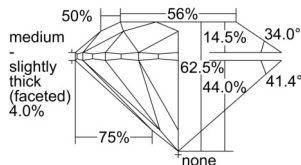

GIA®

FACSIMILE

GIA REPORT 3505517642

Verify this report at GIA.edu

GIA NATURAL DIAMOND DOSSIER®

September 27, 2024
GIA Report Number 3505517642
Shape and Cutting Style ..... Round Brilliant
Measurements ..... 5.07 - 5.10 x 3.18 mm

GRADING RESULTS

Carat Weight ..... 0.50 carat
Color Grade ..... D
Clarity Grade VS1
Cut Grade ..... Excellent

ADDITIONAL GRADING INFORMATION

Polish ..... Excellent
Symmetry ..... Excellent
Fluorescence ..... Faint
Clarity Characteristics ..... Feather, Pinpoint
Inscription(s): GIA 3505517642

PROPORTIONS

Profile to actual proportions

GRADING SCALES

GIA COLOR SCALE	GIA CLARITY SCALE	GIA CUT SCALE	
D	FLAWLESS	EXCELLENT	
E	INTERNALLY FLAWLESS		
F		VVS₁	VERY GOOD
G	VVS₂		
H	VS₁	GOOD	
I	VS₂		
J	SI₁	FAIR	
K	SI₂		
L	I₁	POOR	
M	I₂		
N	I₃		
O			
P			
Q			
R			
S			
T			
U			
V			
W			
X			
Y			
Z