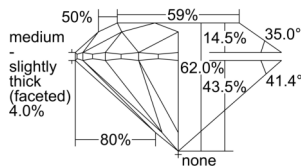

GIA®

FACSIMILE

GIA REPORT 3505527585

Verify this report at GIA.edu

GIA NATURAL DIAMOND DOSSIER®

September 27, 2024
GIA Report Number 3505527585
Shape and Cutting Style ..... Round Brilliant
Measurements ..... 4.70 - 4.72 x 2.92 mm

GRADING RESULTS

Carat Weight ..... 0.40 carat
Color Grade ..... E
Clarity Grade VS1
Cut Grade ..... Excellent

ADDITIONAL GRADING INFORMATION

Polish ..... Very Good
Symmetry ..... Very Good
Fluorescence ..... Medium Blue
Clarity Characteristics ..... Crystal, Cloud, Pinpoint
Inscription(s): GIA 3505527585

PROPORTIONS

Profile to actual proportions

GRADING SCALES

GIA COLOR SCALE	GIA CLARITY SCALE	GIA CUT SCALE	
D	FLAWLESS	EXCELLENT	
E	INTERNALLY FLAWLESS		
F		VVS₁	VERY GOOD
G	VVS₂		
H	VS₁	GOOD	
I	VS₂		
J	SI₁	FAIR	
K	SI₂		
L	I₁	POOR	
M	I₂		
N	I₃		
O			
P			
Q			
R			
S			
T			
U			
V			
W			
X			
Y			
Z